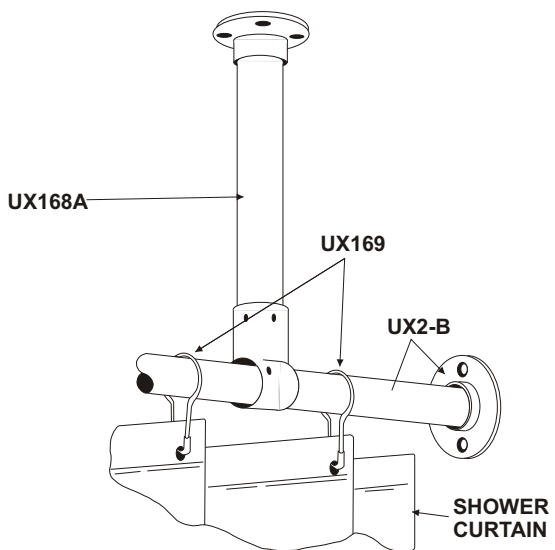

SHOWER CURTAINS

JOB # _____
 QTY _____
 REV. DATE _____

SPECIFICATIONS: **INSTALLATION:**

Shower Curtains: Fully reinforced, wide top hem and a reversed bottom hem to prevent water and soap from collecting. Each is equipped with rust proof nickle grommets spaced aprx. 6" on center and down 3/4": from top edge. When determining size of curtain required, consider the desired fullness and add 10" to the shower rod length.

250W: White duck, 8 mil, washable duck, bleached and sanforized shrunk that is bacteriostic and mildew resistant. Permanent water repellent finish. (Color white)

250N: Nylon, long wearing, quick drying mildew resistant.

Measuring Curtains: Curtains are measured W x H. The Same curtain will fit a 1" or 1 1/4" diameter rod.

STYLE	QTY	SIZE WxH	COLOR
_____	_____	_____	_____
_____	_____	_____	_____
_____	_____	_____	_____

Curtain Hooks (UX169): Unit is constructed of stainless steel. Ring snaps around the shower rod to support curtain. Spacing of hooks is every 6" and can be installed on both 1" & 1 1/4" diameter rods.