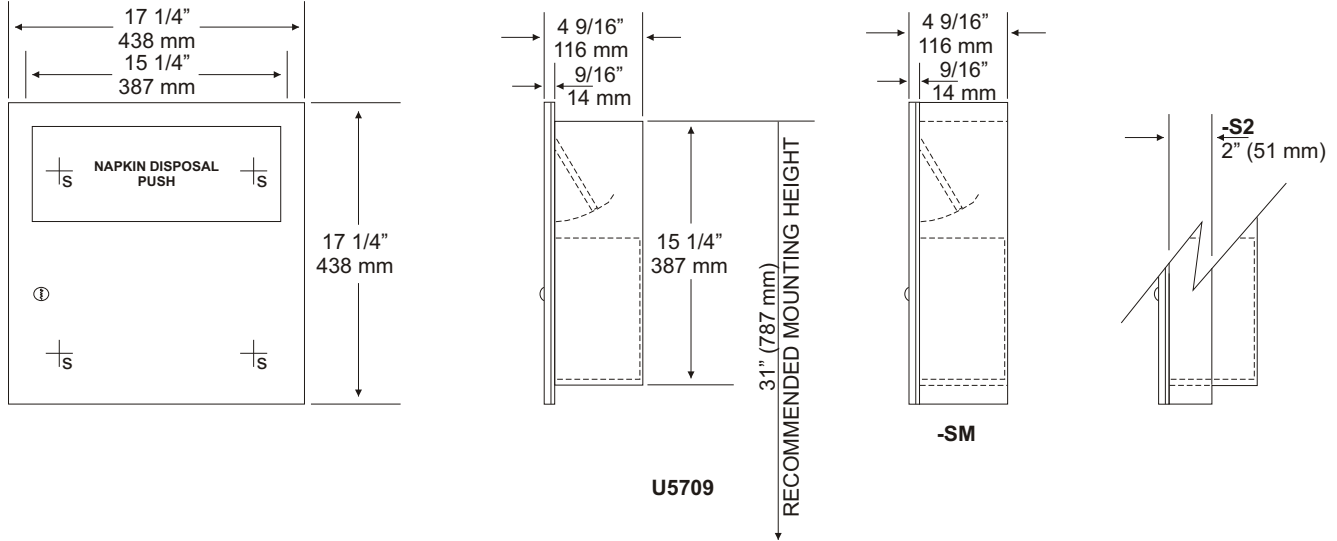

**U5709 , U5719
 SANITARY NAPKIN
 DISPOSALS**

JOB #:

ITEM #:

QTY:

Mounting	Handing	Type	Size	Other

SPECIFICATIONS:

Uni-Color Door: Fabricated of 1/2" thick solid high pressure one piece laminated plastic. Warp resistant and un-effected by moisture or cleaning agents.
Body: Fabricated of type 304 #22 gauge stainless steel.
Push Door: Self closing door is fabricated of type 304 #22 gauge stainless steel with a #4 satin finish.
Flange: Type 304 #22 gauge stainless steel with 1/4" returns without miters or visible seams
Waste: Fabricated of #22 gauge stainless steel with hemmed edges and wire handle for easy removal.
Hinges: Full length, stainless steel piano type hinges.
Locks: Pin tumbler commercial quality locks keyed like all other A&J accessories.
Collars: Fabricated of type 304 #22 gauge stainless steel with #4 satin finish.

U5709: Uni-Color Rec Sanitary Napkin Disposal.

Overall Size: 17 1/4"W x 17 1/4"H x 4 9/16"D
 438mm x 438mm x 116mm

Wall Opening: 15 3/4"W x 15 3/4"H x 4"D
 400mm x 400mm x 102mm

Capacity: 2 gallons (.26 cu ft)

U5709-S2: 2" semi-rec collar w/ 2" (51mm) wall opening

U5709-SM: Surface Mounted

U5719: Uni-Color Surf Mtd Sanitary Napkin Disposal.

Overall Size: 11 1/4"W x 17 3/4"H x 7"D
 292mm x 457mm x 178mm

Waste: 3.25 gallons (.44 cu ft)

Surface: Place unit on wall surface and transfer mounting point locations. Drill pilot holes and secure with proper fasteners per application.

Specify:

Wilson Art Color:

Wilson Art Number:

APPLICATION:

To provide a stainless steel high capacity sanitary napkin disposal in various mounting styles in various color doors.